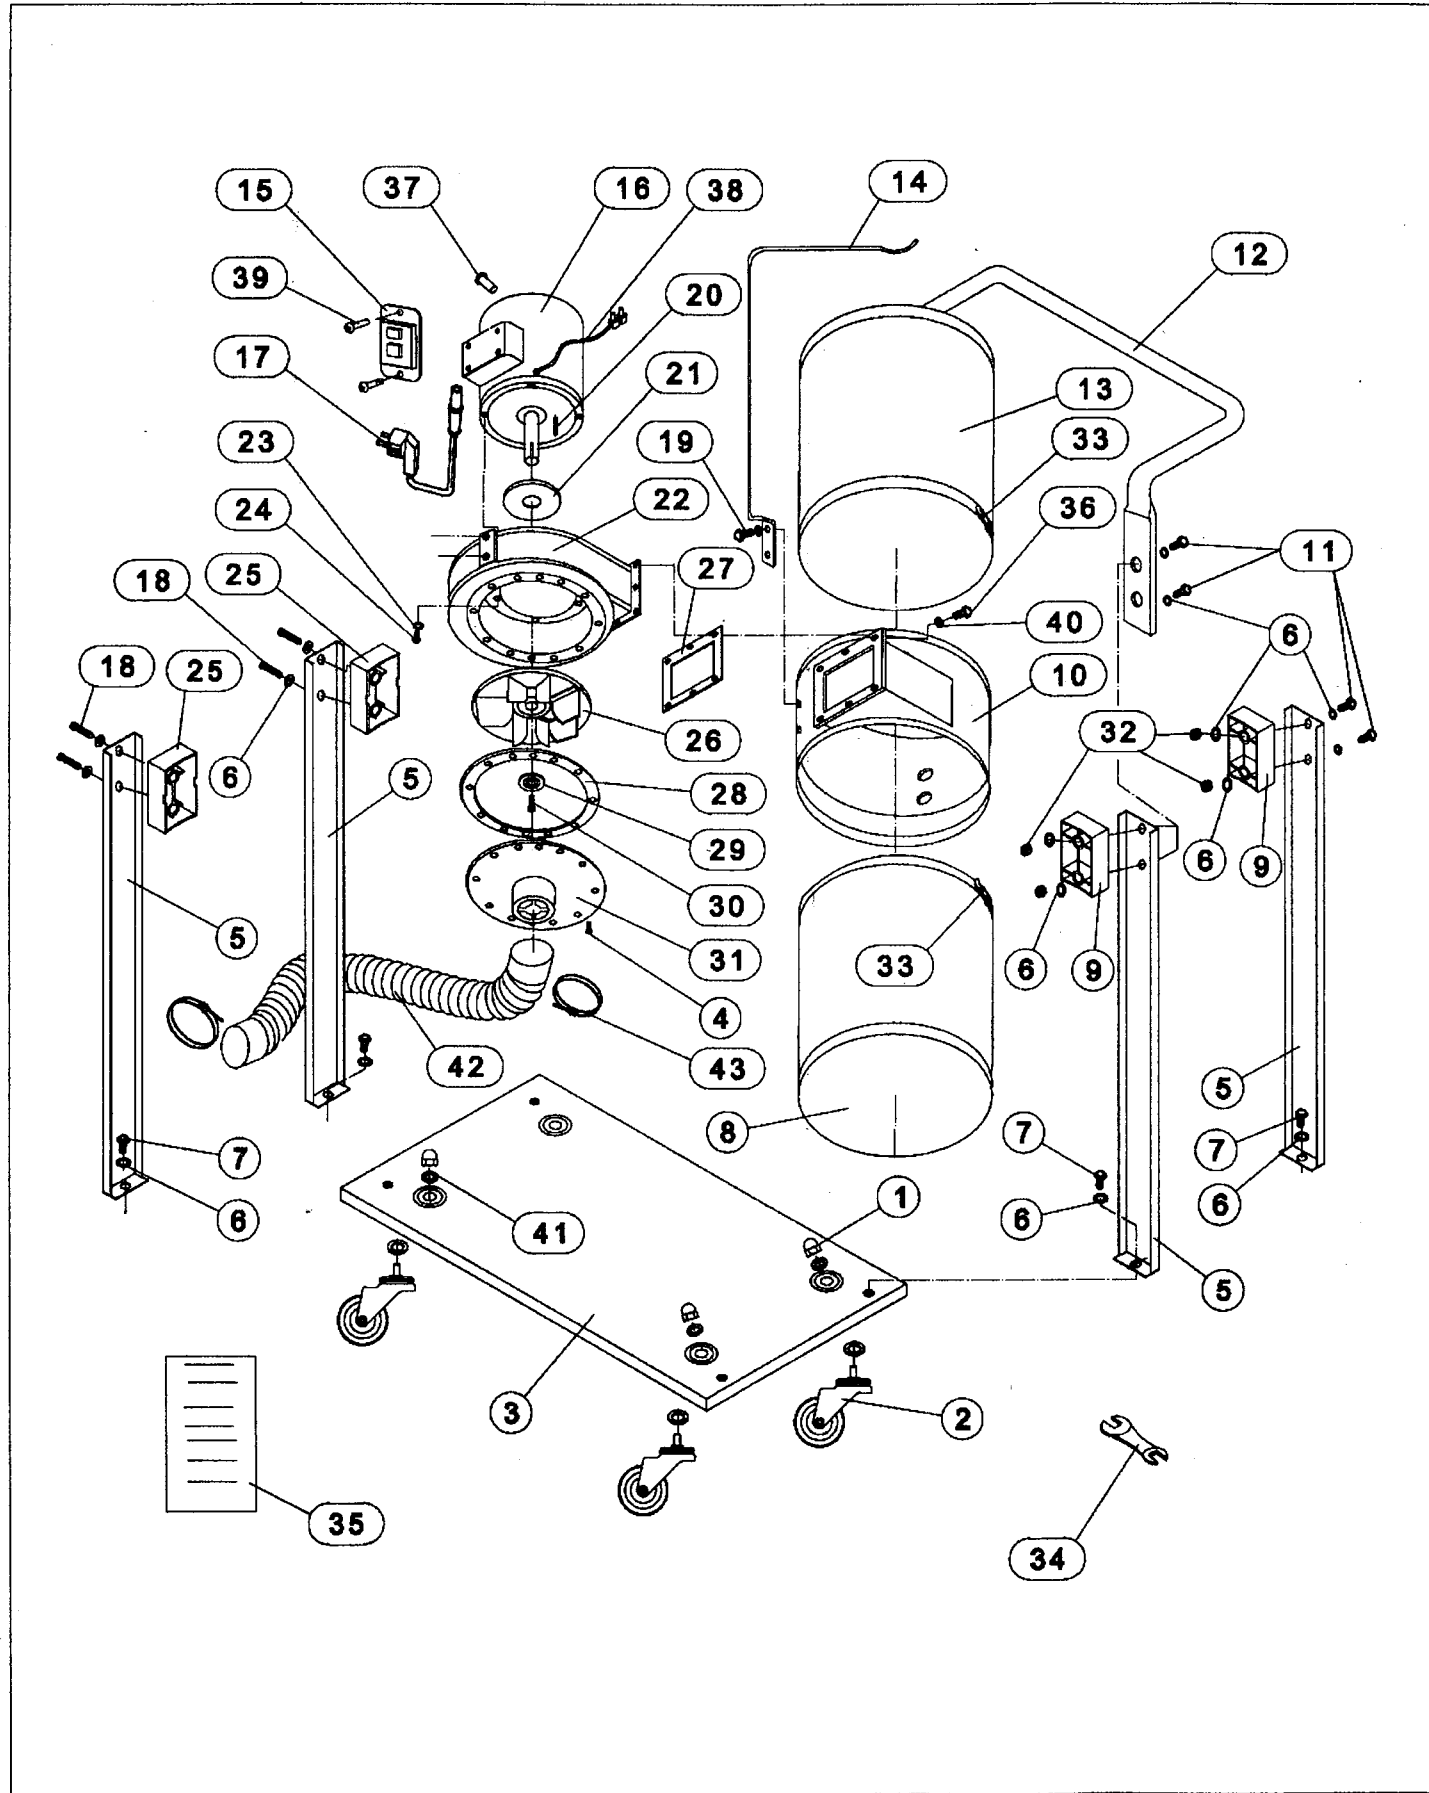

Wiring Diagram for DC-900A Dust Collector

10001051MA ~230V, 50Hz

	colour of strands	Litzenfarben	couleur des cordons
BU	blue	blau	bleu
BN	brown	braun	brun
GNYE	green-yellow	grün-gelb	vert-jaune

	meaning of symbol	Bedeutung der Zeichen	interprétation
M	motor	Motor	moteur
S	switch	Schalter	interrupteur
C	condenser	Kondensator	condensateur

Parts Breakdown for DC-900A Dust Collector

Parts List for DC-900A Dust Collector

Index No.	Part No.	Description	Size	Qty.
1	DC900A-001	Hex. Cap Nut	M8	4
2	DC900A-002	Caster	2"	4
3	DC900A-003	Base		1
4	DC900A-004	Socket Head Cap Screw	M5x8	12
5	DC900A-005	Collector Support		4
6	DC900A-006	Flat Washer	8	18
7	DC900A-007	Hex. Bolt	M8x10	6
8	DC900A-008	Collection Bag		1
9	DC900A-009	Cushion		2
10	DC900A-010	Collector		1
11	DC900A-011	Hex. Bolt	M8x45	4
12	DC900A-012	Handle		1
13	DC900A-013	Filter Bag		1
14	DC900A-014	Upper bag Support		1
15	DC900A-015	Switch	KJD12-230V	1
16	DC900A-016	Motor Complete Assembly	230V 50Hz 750W	1
	DC900A-016RC	Running Capacitor (not shown)	16µF±5%/450VAC	1
	DC900A-016-A	Junction Box		1
	DC900A-016-B	Junction Box Cover		1
	DC900A-016-C	Motor Fan (not shown)		1
	DC900A-016-D	Motor Cover		1
17	DC900A-017	Power Cord and Clamp		1
18	DC900A-018	Hex. Bolt	M8x25	4
19	DC900A-019	Hex. Bolt	M4x10	2
20	DC900A-020	Key	5x25	1
21	DC900A-021	Packing		1
22	DC900A-022	Fan housing		1
23	DC900A-023	Spring Washer	8	4
24	DC900A-024	Hex. Bolt	M8x16	4
25	DC900A-025	Cushion		2
26	DC900A-026	Impeller		1
27	DC900A-027	Packing		1
28	DC900A-028	Packing		1
29	DC900A-029	Washer		1
30	DC900A-030	Cap Screw (Left)	M6x20(Left)	1
31	DC900A-031	Inlet		1
32	DC900A-032	Nut	M8	4
33	DC900A-033	Bag clamp		2
34	DC900A-034	Wrench	10x8	1
35	DC900A-035	Manual & Part List		1
36	DC900A-036	Hex. Bolt	M6x10	6
37	DC900A-037	Pan Head Machine Screw	M4x10	4
38	DC900A-038	Ground wire		1
39	DC900A-039	Self-Tapping Screw	ST4.2x13	2
40	DC900A-040	Flat Washer	6	6
41	DC900A-041	Flat Washer	8	2
42	DC900A-042	Hose	Ø100x1500mm	1
43	DC900A-043	Hose Clamp	Ø100-115mm	2